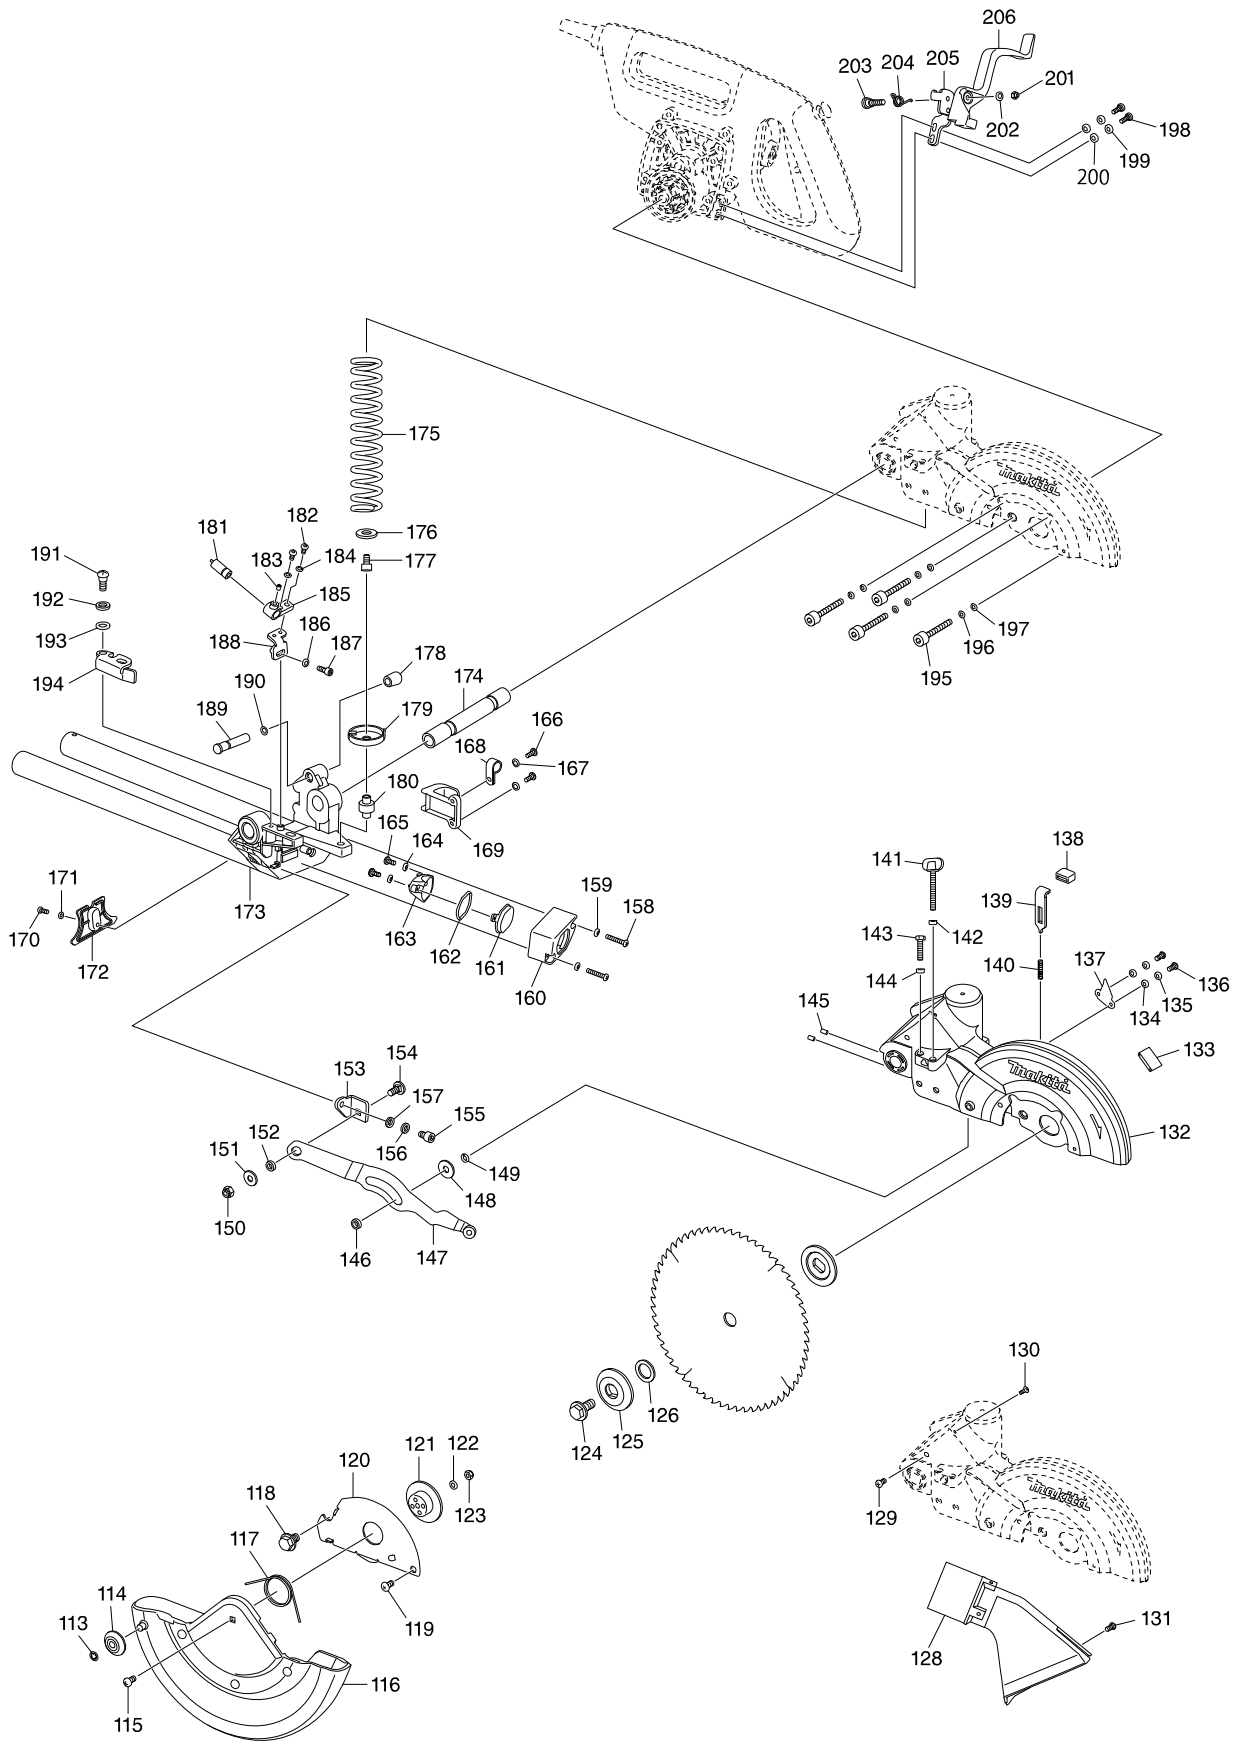

Mã số LS0815FL SLIDE COMPOUND MITER SAW 216MM

Mã số LS0815FL SLIDE COMPOUND MITER SAW 216MM

Mã số LS0815FL SLIDE COMPOUND MITER SAW 216MM