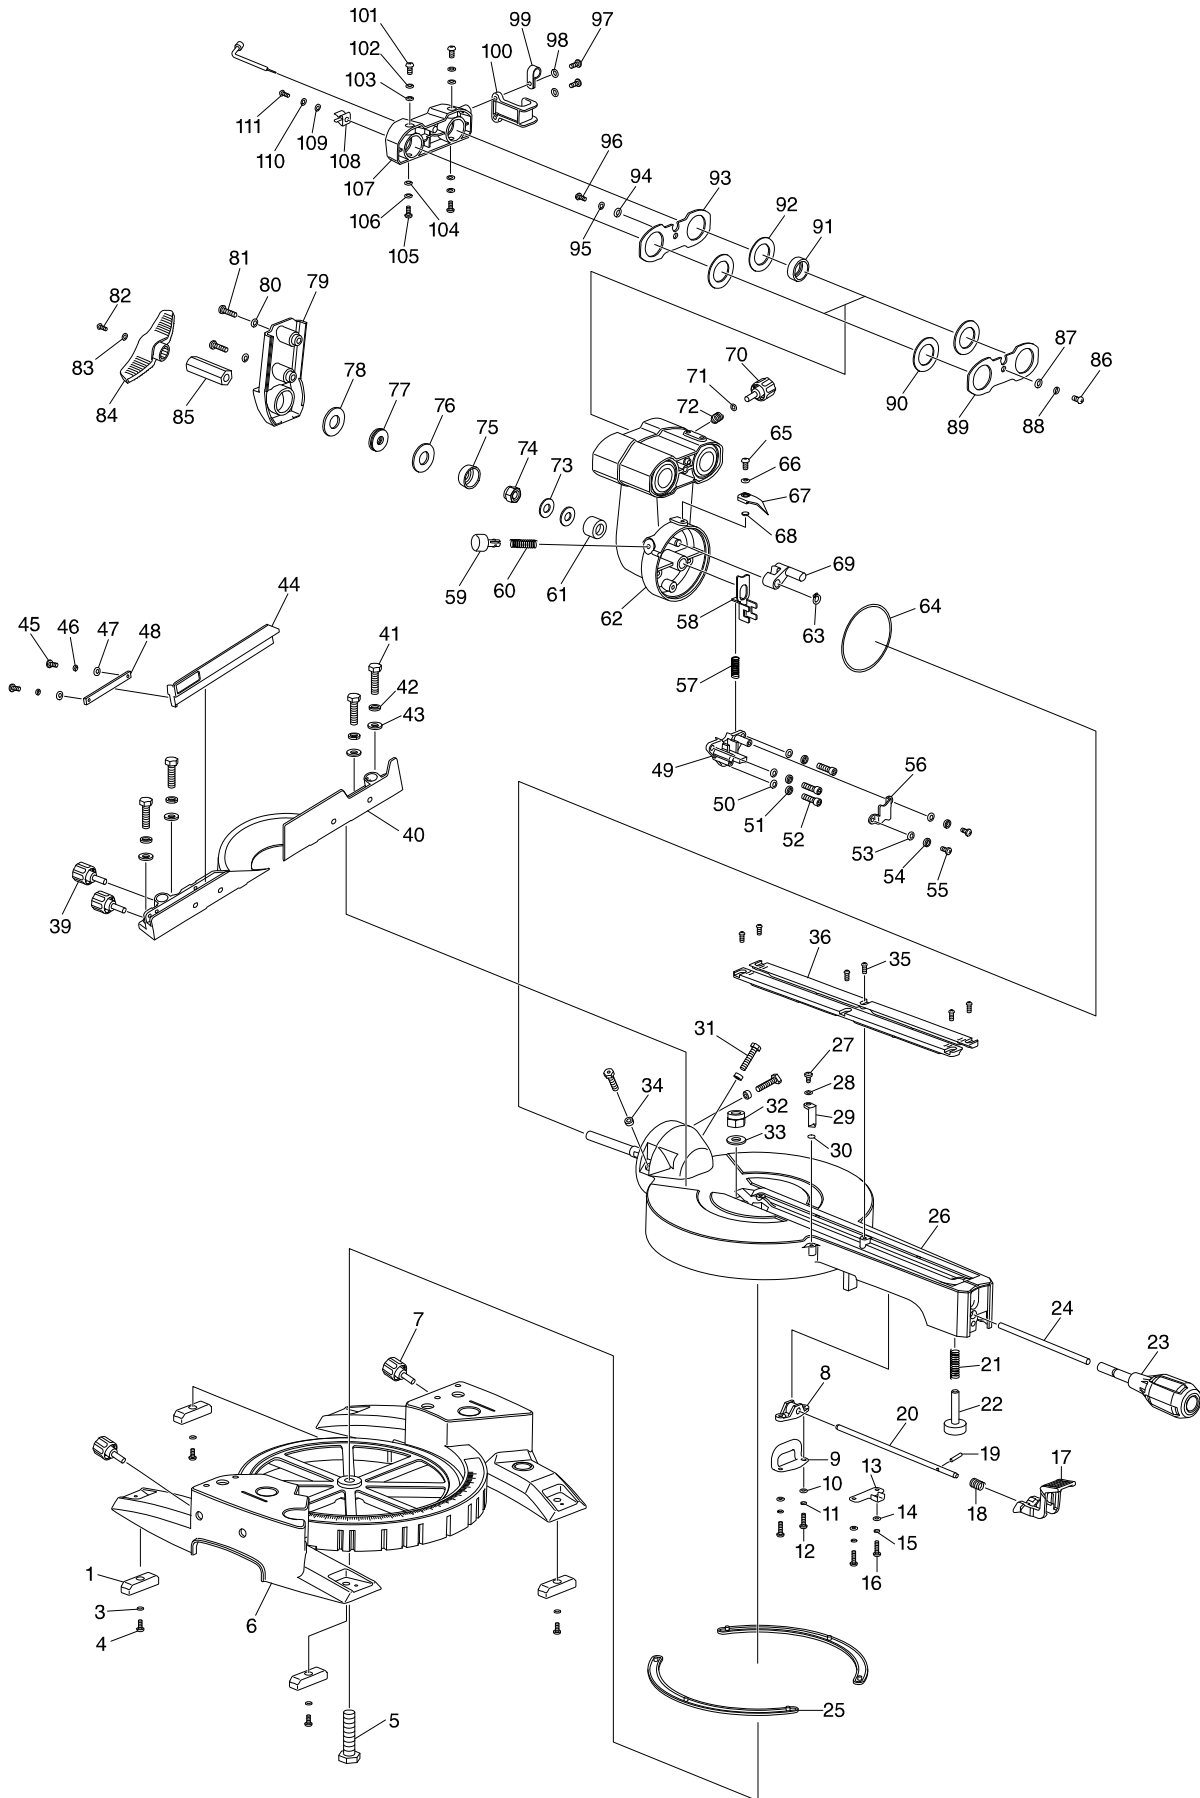

Mã số LS0815FL SLIDE COMPOUND MITER SAW 216MM

Mã số LS0815FL SLIDE COMPOUND MITER SAW 216MM

Mã số LS0815FL SLIDE COMPOUND MITER SAW 216MM